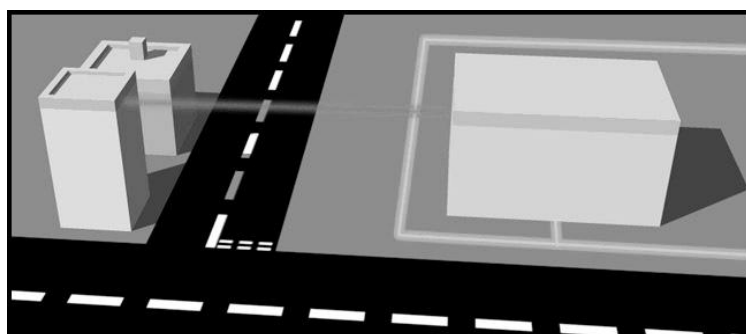

The Wireless Excellence Hotspot solution is a high-capacity, highly reliable and rich-feature-set wireless products with high levels of integration and low cost of ownership. CableFree products offer up to 108Mbps capacity, low costs, advanced feature-set compared to existing Hotspot offerings and are installed in hours, not weeks.

Solution

A CableFree wireless solution offers the following features and benefits:

High Performance	802.11a/b/g/n 300Mbps multi-radio solutions
Rapid installation:	15 minutes deployable
Highly reliable:	99.999% availability achievable
License-free Operation:	No fees to pay on license free bands
No monthly rental fee:	Low maintenance solution
Diverse technology options:	Complete range of indoor and outdoor solutions
Fully manageable:	Advanced software tools
Resilient solutions:	VRRP resilient router options
Highly Secure:	Proven inherently secure technologies
Low Total-Cost-of-Ownership (TCO):	Moveable asset
Safe & Environmentally friendly:	Low disruption during installation

CableFree products are field-proven, with thousands of deployments in over 60 countries since 1997. Excellence in performance and reliability are not sacrificed in providing highly competitive priced solutions together with a comprehensive range of support services.

Application Diagram

One or more CableFree Hotspot units are mounted in buildings which are connected together either by cables or CableFree wireless products. Connection to the Internet is via leased line, ADSL, 3G or wireless connection. Line-of-Sight (LOS) for Hotspot internet is not required.

Network connection is 10/100Mbps Ethernet connected either directly or via Power-over-Ethernet (POE) to the wireless units. The units can be mounted on tripods, rooftops, towers, poles or behind windows.

A site survey is recommended to determine suitable mounting points, location of cable runs etc. Installation involves physically mounting the equipment, aligning it, connecting data and power circuits and commissioning.

Recommended Products

CableFree WiFi	High performance WiFi for indoor and outdoor coverage
CableFree HPR-MIMO	Outdoor WiFi up to 300Mbps, range up to 40km
CableFree HPR	Outdoor WiFi up to 72Mbps, range up to 40km

T: +44 (0870) 495 9169
F: +44 (0871) 918 7618
E: sales@wirelessexcellence.com
W: www.wirelessexcellence.com

For More Information

Please contact Wireless Excellence Ltd for information on the complete range of CableFree products and services

Wireless Excellence Limited
Sandford Gate
East Point Business Park
Sandy Lane West
Oxford OX4 6LB